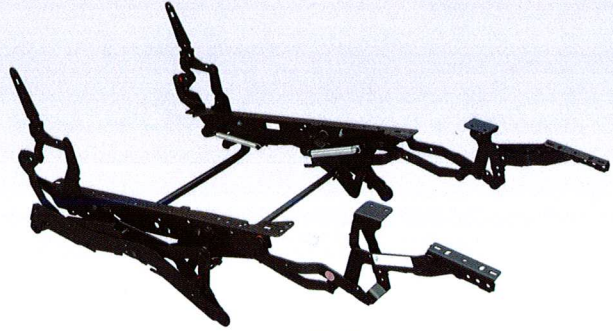

SuperCliner™

3368

3322

Quality For Living...Quality For Life®

Performance & Engineering

- Counter balanced design for infinite recline position between TV and recline.
- Firm main ottoman support with mid-ottoman that meet US C.P.S.C. standards.
- Fingertip controls for effortless operation.
- Delrin bushing in key pivot points for durability and smooth operation.

Styling & Design

- Offers full recline comfort and styling in chairs, sofas and loveseats.
- Outstanding application for theater style seating.
- Available with cable, inside handle or power activation.
- Fits frame within a frame or pivot over the arm frame construction.
- Available in a broad range of seat widths.
- Diverse styling capabilities for loose, tight and "T" cushion applications.

| | | | | |
|--------------|-----------|------|-----------|--------|
| | | | | |
| Home Theater | Sectional | Sofa | Love Seat | Single |