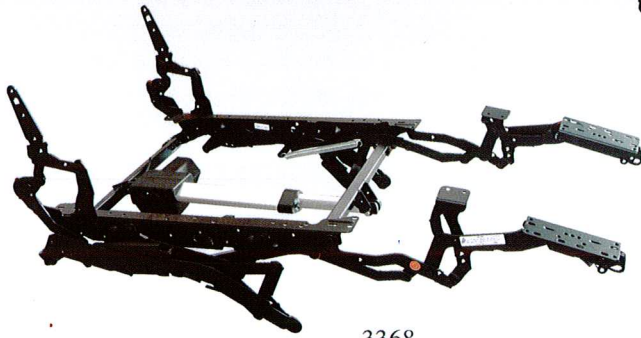

SuperCliner™

3368

3322

Quality For Living...Quality For Life®

Performance & Engineering

- Counter balanced design for infinite recline position between TV and recline.
- Firm main ottoman support with mid-ottoman that meet US C.P.S.C. standards.
- Fingertip controls for effortless operation.
- Delrin bushing in key pivot points for durability and smooth operation.

Styling & Design

- Offers full recline comfort and styling in chairs, sofas and loveseats.
- Outstanding application for theater style seating.
- Available with cable, inside handle or power activation.
- Fits frame within a frame or pivot over the arm frame construction.
- Available in a broad range of seat widths.
- Diverse styling capabilities for loose, tight and "T" cushion applications.

| | | | | |
|--------------|-----------|------|-----------|--------|
| | | | | |
| Home Theater | Sectional | Sofa | Love Seat | Single |