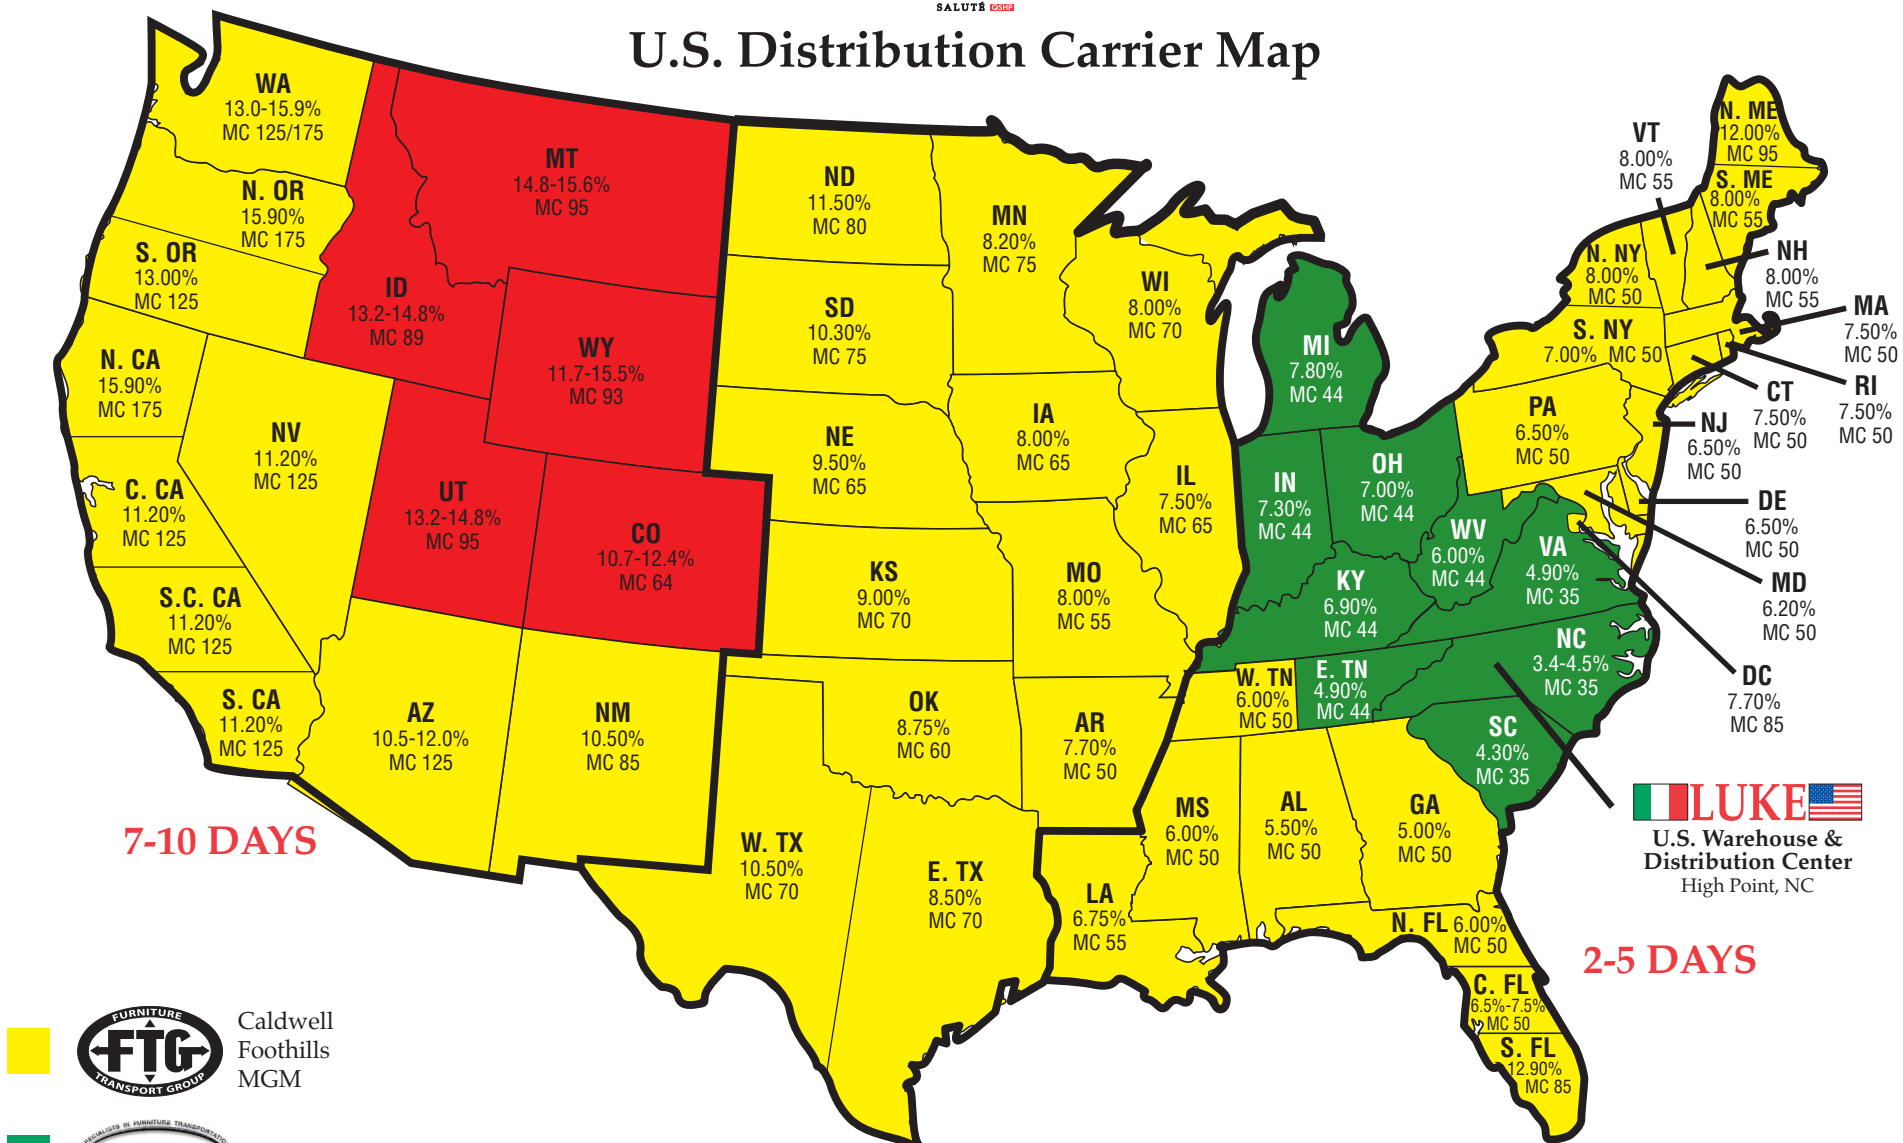

ITALIAN LEATHER FURNITURE

MADE IN ITALY
SALUTE COSMA

U.S. Distribution Carrier Map

LUKE
U.S. Warehouse & Distribution Center
High Point, NC

FTG Furniture Transport Group
Caldwell
Foothills
MGM

Murrow's transfer inc.
Specialists in Furniture Transportation

WATKINS SHEPARD TRUCKING, INC.

7-10 DAYS

- NOTES:**
- Transit times are based on an average number of days to deliver our product.
 - The rates are calculated by percentage of invoice and do not include fuel surcharge.
 - Percentage rates go down at \$4000.00 invoice values.
 - MC denotes minimum charge.