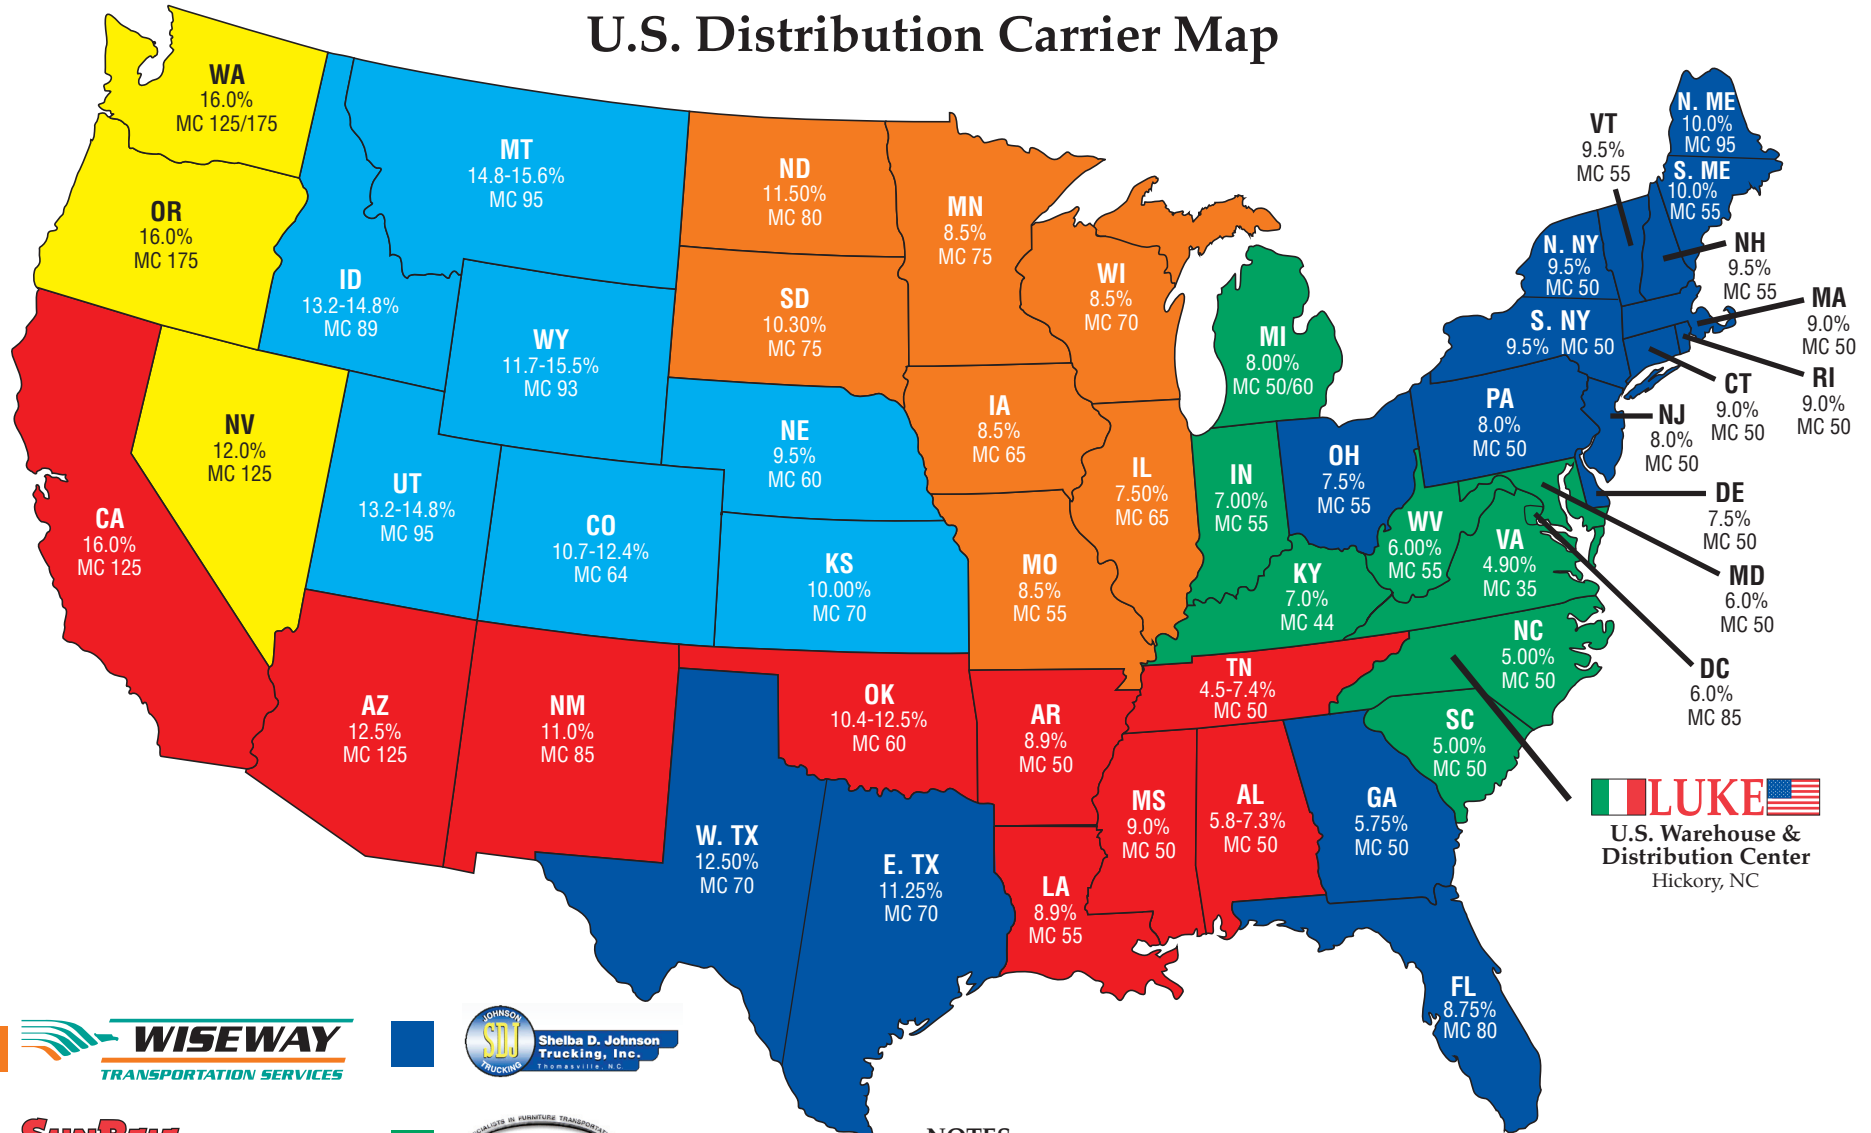

Facebook: Search LukeLeather

Twitter: /lukeleather

U.S. Distribution Carrier Map

LUKE
U.S. Warehouse & Distribution Center
Hickory, NC

NOTES:

- Transit times are based on an average number of days to deliver our product which will vary from 5 to 20 business days depending on proximity to Hickory, NC.
- The rates are calculated by percentage of invoice and **DO NOT** include fuel surcharge.
- MC denotes minimum charge. WA, OR, NV & CA rates are approximate.
- Luke Leather will ship with these carriers unless advised otherwise on orders.